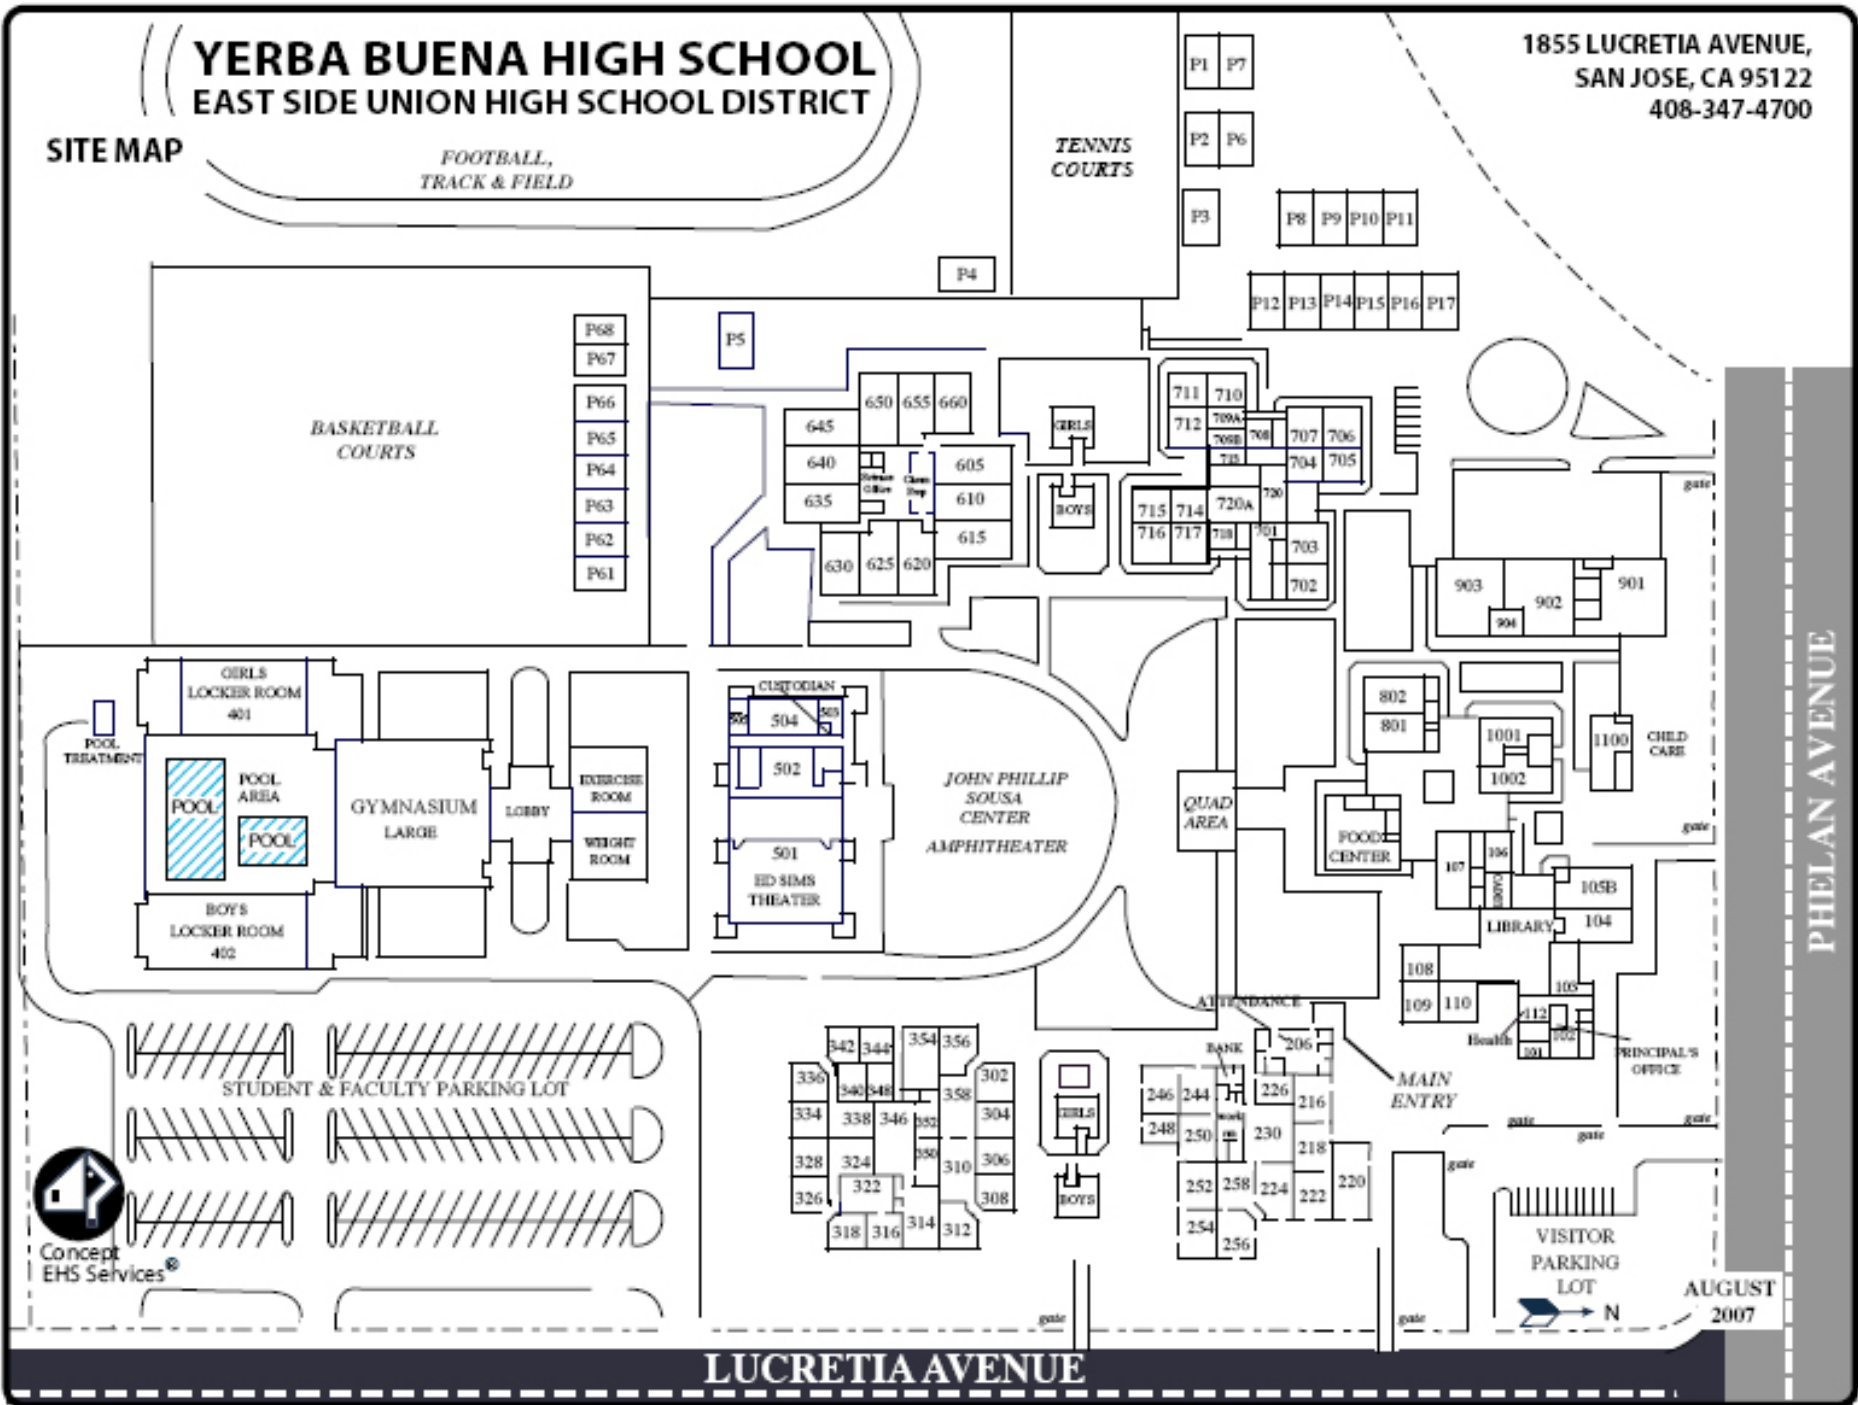

YERBA BUENA HIGH SCHOOL EAST SIDE UNION HIGH SCHOOL DISTRICT

1855 LUCRETIA AVENUE,
SAN JOSE, CA 95122
408-347-4700

SITE MAP

FOOTBALL,
TRACK & FIELD

TENNIS
COURTS

BASKETBALL
COURTS

LUCRETIA AVENUE

PHELAN AVENUE